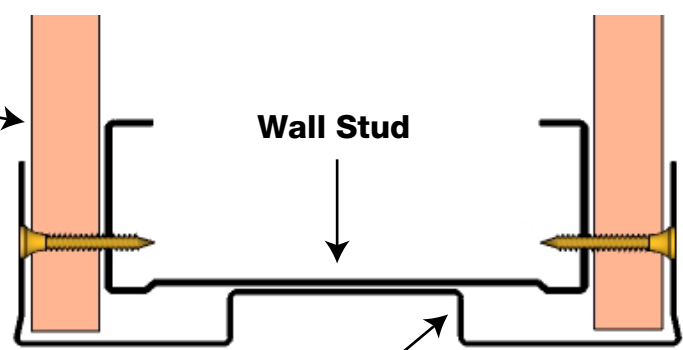

Cavkit – Head Detail

Cavkit – Plan View

- Cavkit with ezy cap

Cavkit – Plan View

- Cavkit with Closer Cap

Studco Closer Cap:
CUSTOM MADE TO YOUR REQUIREMENTS

RA35 – Studco 1-3/8" (35mm) Ezy Reveal
Flush finish to Drywall

RA35 – Studco 1-3/8" (35mm) Ezy Reveal
Flush finish to Drywall