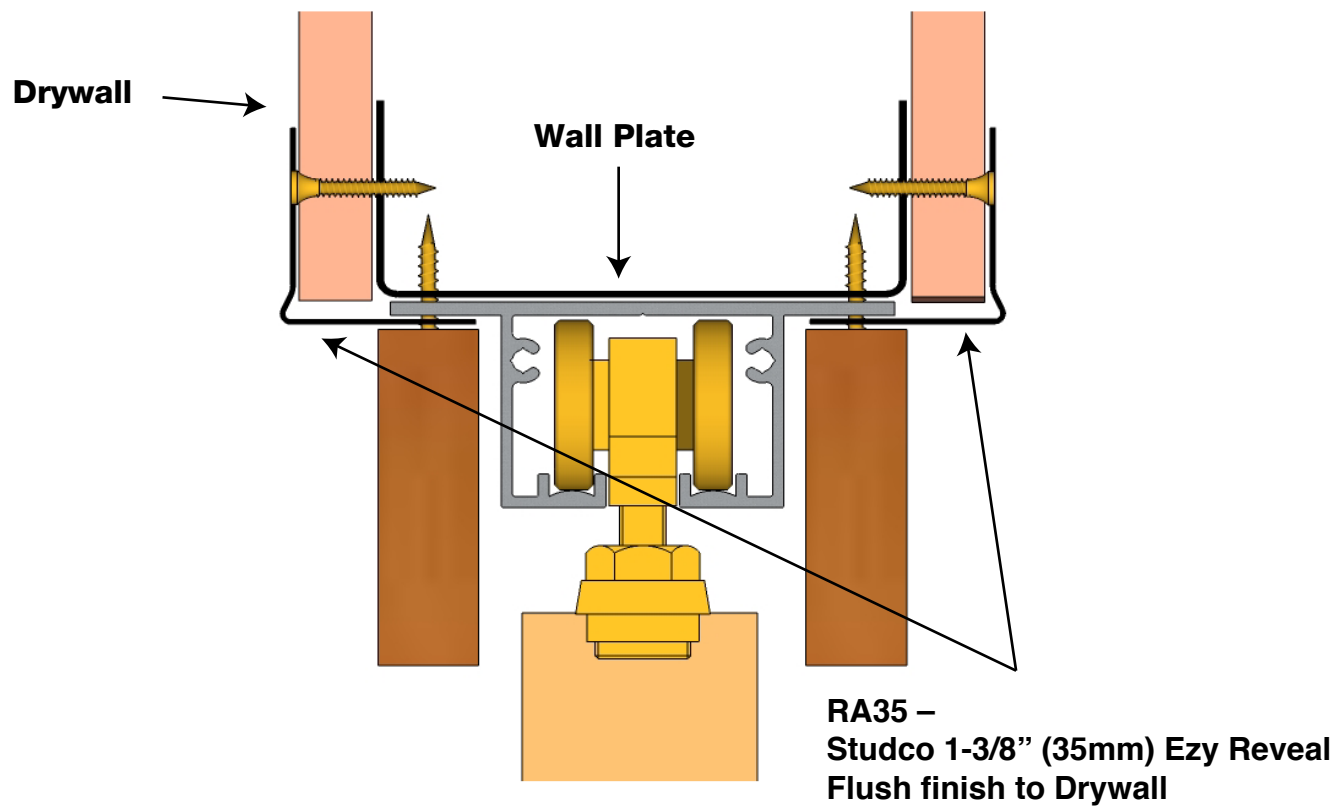

Cavkit – Head Detail

Cavkit – Plan View

- Cavkit with ezy cap

Cavkit – Plan View

- Cavkit with Closer Cap

Studco Closer Cap:
CUSTOM MADE TO YOUR REQUIREMENTS

RA35 – Studco 1-3/8" (35mm) Ezy Reveal
Flush finish to Drywall

RA35 – Studco 1-3/8" (35mm) Ezy Reveal
Flush finish to Drywall