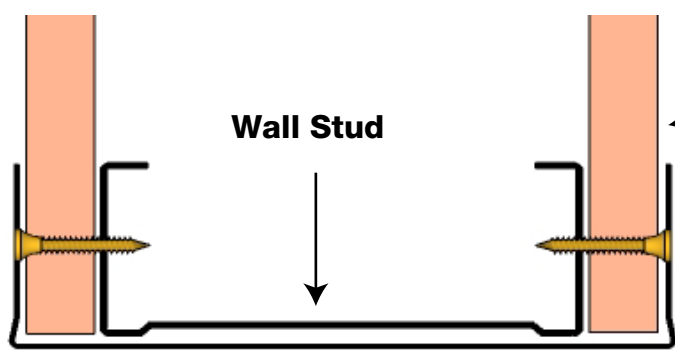

Cavkit – Head Detail

Cavkit – Plan View

- Cavkit with ezy cap

Cavkit – Plan View

- Cavkit with Closer Cap

Studco Closer Cap:
CUSTOM MADE TO YOUR REQUIREMENTS

RA35 – Studco 1-3/8" (35mm) Ezy Reveal
Flush finish to Drywall

RA35 – Studco 1-3/8" (35mm) Ezy Reveal
Flush finish to Drywall