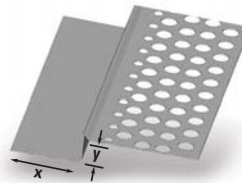

Custom Sizes Manufactured To Your Project Requirements