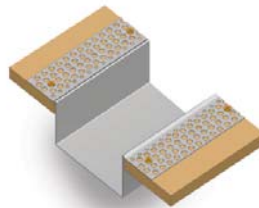

Ezy Finishing Sections also manufactured by Studco Building Systems:

EZY reveal

**Quick, And
Economical
Finishing
Of Reveals**

Designed for quick & economical finishing of reveals from 13/16" to 6". Manufactured from cold rolled steel providing a strong and secure reveal, eliminating warping, twisting, cracking and damage from UV rays.

EZY cap

**The Strong
And Versatile
Alternative
For Wall Ends**

Designed for quick and economical finishing of wall ends. Manufactured from cold rolled steel providing a strong and secure wall end cap that is both durable and fast to install. Hard to reach wall ends made possible with EzyCap™. Available in a range of sizes to suit various wall configurations.

cavkit

Trimless Pocket Doors

**The Flush Finish
Trimless Pocket
Door Kit**

Cavkit can be used to transform standard pocket doors into trim free, flush finish pocket doors. This also complements and tones in with the Ezyjamb® flush finish door jamb system. The Cavkit is made up of Ezyreveal® and Cavkit Closer Cap® to trim and cap the drywall edges around the door penetration.

Cavkit Closer Cap can be produced to suit any specification with rebate for added privacy

fastcap

Custom Finishing Sections

Custom finishing and capping of drywall is made easy with Fastcaps® range of custom made finishing sections. Our custom design and consultancy team is ready to help design and produce a innovative solution to your requirements for any size project. Fastcaps® custom finishing sections make the finishing of difficult drywall profiles, rebates and large oversized shadowlines a dream.

**Custom Rebates
& Profiles
Made To Suit**

MANUFACTURED BY:

**STUDCO
BUILDING SYSTEMS**

Studco Building Systems US, LLC
1700 Boulter Industrial Parkway
Webster, NY 14580

Email: sales@ezyjamb.com