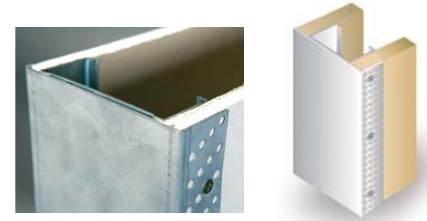

Ezy-Jamb is a split-type jamb manufactured from cold rolled steel with a patented profile to produce a strong and secure assembly. The jamb comes with perforated sides for flush jointing giving the doorway a clean line look.

## EZY reveal

**Quick, And  
Economical  
Finishing  
Of Reveals**

Designed for quick & economical finishing of reveals from 13/16" to 6". Manufactured from cold rolled steel providing a strong and secure reveal, eliminating warping, twisting, cracking and damage from UV rays.

## EZY cap

**The Strong  
And Versatile  
Alternative  
For Wall Ends**

Designed for quick and economical finishing of wall ends. Manufactured from cold rolled steel providing a strong and secure wall end cap that is both durable and fast to install. Hard to reach wall ends made possible with EzyCap™. Available in a range of sizes to suit various wall configurations.