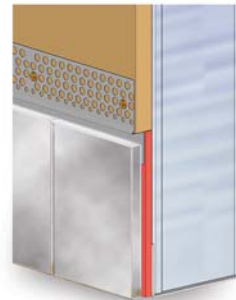

**Custom Rebates
& Profiles
Made To Suit**