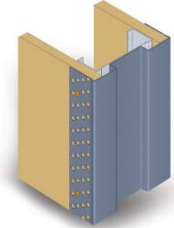

Cavkit Closer Cap can be produced to suit any specification with rebate for added privacy

fastcap

Custom Finishing Sections

Custom finishing and capping of drywall is made easy with Fastcaps® range of custom made finishing sections. Our custom design and consultancy team is ready to help design and produce a innovative solution to your requirements for any size project. Fastcaps® custom finishing sections make the finishing of difficult drywall profiles, rebates and large oversized shadowlines a dream.