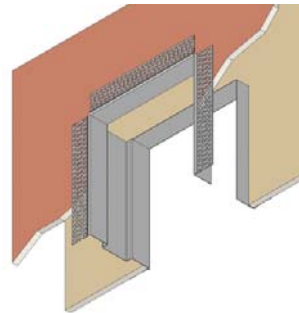

Cavkit Closer Cap can be produced to suit any specification with rebate for added privacy

fastcap

Custom Finishing Sections

Custom finishing and capping of drywall is made easy with Fastcaps® range of custom made finishing sections. Our custom design and consultancy team is ready to help design and produce a innovative solution to your requirements for any size project. Fastcaps® custom finishing sections make the finishing of difficult drywall profiles, rebates and large oversized shadowlines a dream.