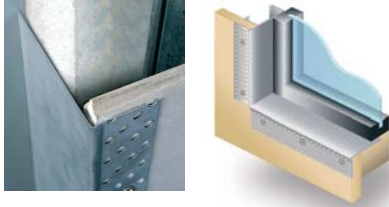

Ezy Finishing Sections also manufactured by Studco Building Systems:

EZY reveal

**Quick, And
Economical
Finishing
Of Reveals**

Designed for quick & economical finishing of reveals from 13/16" to 6". Manufactured from cold rolled steel providing a strong and secure reveal, eliminating warping, twisting, cracking and damage from UV rays.